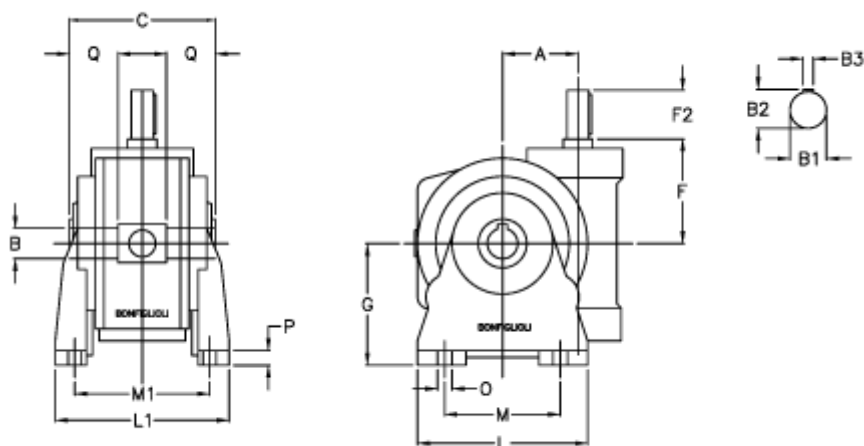

Article number: 3901185030300

Description: Worm gear with solid input shaft
VF 185V-30-HS

Measures

a	= 185.4	F2 = 70	Q = 65.0
B	= 60	g = 254	
B1	= 40	L = 360	
B2	= 43.0	L1 = 320	
B3	= 12	m = 270	
C	= 190	M1 = 251.0	
Description	= VF 185V-xx-HS	O = 22.0	
F	= 214.5	P = 22	